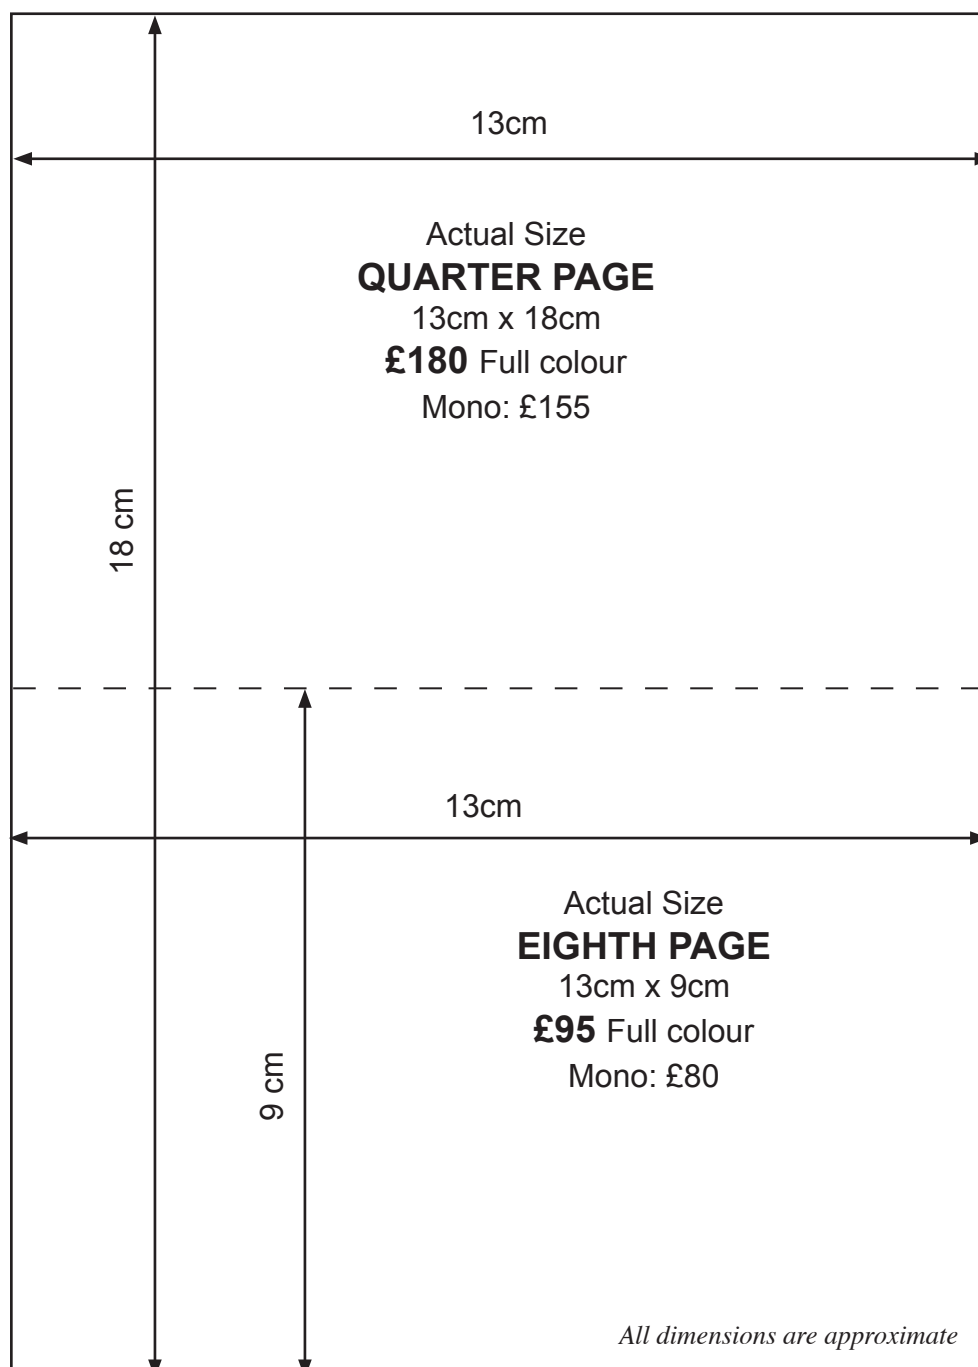

### FULL PAGE

26cm x 36cm

**£655** Full colour

Mono: £580

### HALF PAGE

26cm x 18cm

**£345** Full colour

Mono: £295

### CLASSIFIED ADVERTISING RATE:

**£3.25** per single  
column centimetre  
(mono)

**£3.85** per single  
column centimetre  
(full colour)

To advertise on the  
'Classified' pages of *The  
Beeston Express*, rates of  
£3.25 (mono) and £3.85  
(colour) per single column  
centimetre (sccm) apply.

The dimensions of the  
most popular Display  
sizes, Quarter Page and  
Eighth Page, are shown  
here.